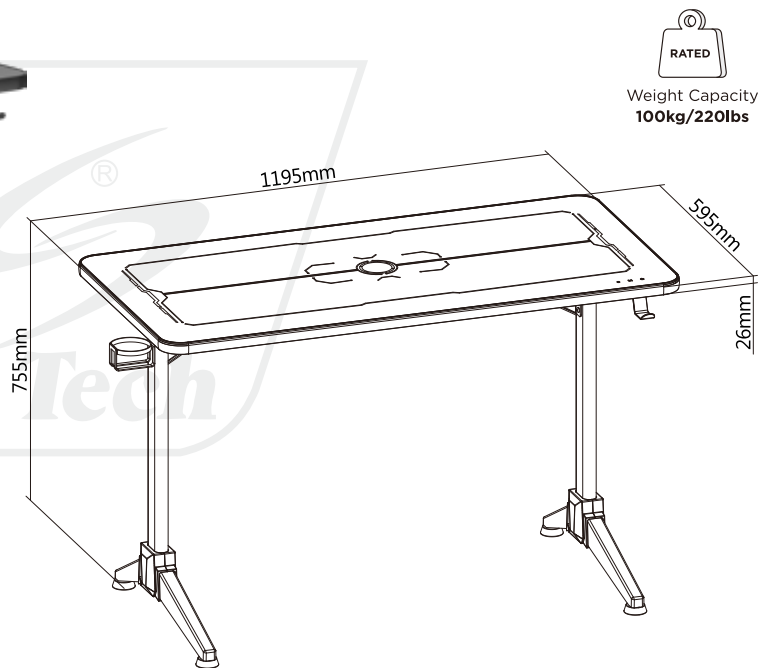

SH BLD02-126

Touch Screen RGB Light Gaming Desk

Delivers a More Immersive Experience

Embedded Touch Control
mode buttons are located inside the table.

Full Dynamic Lighting Effects
surface area and sides are lined with LEDs.