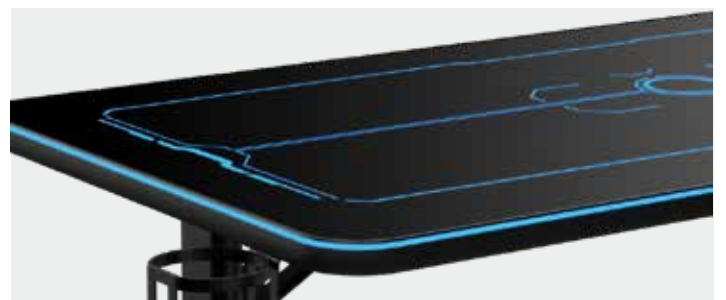

SH BLD02-126

Touch Screen RGB Light Gaming Desk

Delivers a More Immersive Experience

Embedded Touch Control
mode buttons are located inside the table.

Full Dynamic Lighting Effects
surface area and sides are lined with LEDs.